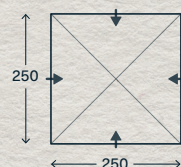

Width (cm) 250  
Length (cm) 250  
Height (cm) 210  
Pack Size (L x W x H cm) 68x23x16  
Weight (kg) 7.74