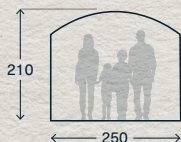

ADD SLEEPING  
ANNEXE,  
TUNNELS,  
CANOPY,  
PANNELS ETC

Modularity. Your Way. An always ready, always reliable adventure hub. The MOD is a basecamp partner with the ability to be a drive-away awning, a large tent or a simple shelter for on the go cover. Designed to sleep up to 12 people if optional 3 annexes are attached – choose your modules, spec your shelter and build your own MOD.

Width (cm) 250  
Length (cm) 250  
Height (cm) 210  
Pack Size (L x W x H cm) 68x23x16  
Weight (kg) 7.74